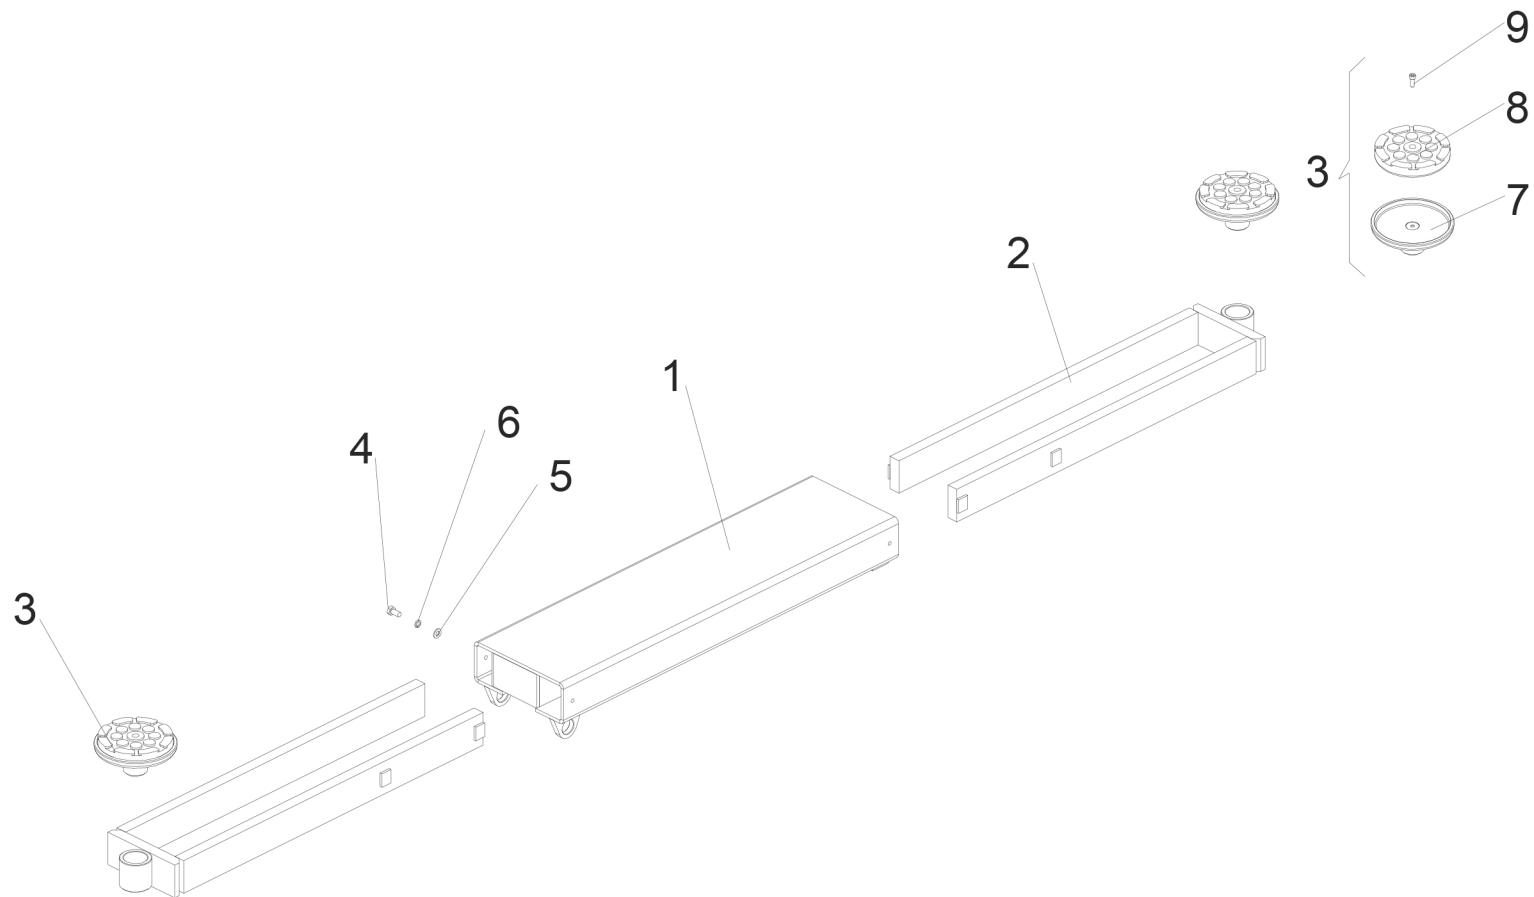

TAV.0	JACKING BEAM	ED. 08/19
-------	--------------	-----------

ITEM	PART NO.	DESCRIPTION	QTY	REMARK
1	Z07B100000	Base	1	
2	Z07B210100	Outer scissor	1	
3	Z07B310100	Inner scissor	1	
4	Z07B400000	Platform	1	
5	Z07B510100	Safety lock	1	
6	Z07B000007	Safety pin	1	
7	Z07A000001	Lower wheel	4	
8	Z07A000003	Lower shaft	2	
9	Z07B000004	Upper shaft	1	
10	Z07B000005	Upper wheel shaft	1	
11	Z07A000006	Middle shaft	1	
12	Z07A000007	Spacer	2	
13	0301052	Air-hydraulic pedal pump 800CC	1	
14	XSZ-7-5-1	Adaptor extension H.50	2	
15	XSZ-7-5-2	Adaptor extension H.75	2	
16	XSZ-7-5-3	Adaptor extension H.150	2	
17	0212004	Seeger D.25 - GB/T894.1	4	
18	0201083	Screw M12X80 - GB/T5783	1	
19	0205013	Washer D.12 - GB/T97.1	1	
20	0215041	Greaser M6X1	2	
21	0206041	Screw M5X12 - GB/T818	4	
22	0212002	Seeger D.16	2	
23	0210066	Bush SF-1/2512F	2	
24	0210006	Bush SF-1/2512	2	
25	0206069	Screw M10X20 - GB/T70.2	2	
26	0209014	Screw M5X8 - GB/T80	1	
27	Z07AY63000	Jack hydraulic cylinder unit	1	

TAV.0	JACKING BEAM	ED. 08/19
-------	--------------	-----------

28	Z07AY63100	Cylinder liner	1
29	Z07AY63001	Piston	1
30	Z07AY63002	Piston shaft	1
31	Z07AY63003	Cover	1
32	0312012	Gasket 63X47X18.4	1
33	0311007	Scraper 38X46X5	1
34	0202122	Screw M16X30 - GB/T70.1	1
35	0309024	O-RING 30X3.55	1

TAV.1.0	BASE	ED. 08/19
---------	------	-----------

ITEM	PART NO.	DESCRIPTION	QTY	REMARK
1	Z07B110100	Base weldment	1	
2	Z07B120000	Base extension	2	
3	0201051	Screw M10X45 - GB/T5782	2	
4	0203032	Nut M10 - GB/T6170	2	
5	Z07B120100	Support	1	
6	Z07A120003	Spring	2	
7	0204005	Self-locking nut M10	2	
8	Z07B121000	Wheel support assembly	2	
9	0205011	Washer D.10 - GB/T97.1	2	