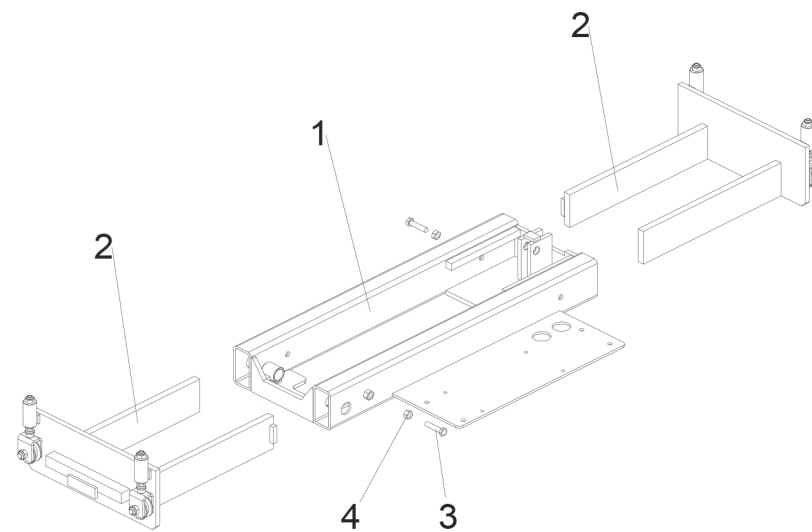

TAV.0	JACKING BEAM	ED. 08/19
-------	--------------	-----------

ITEM	PART NO.	DESCRIPTION	QTY	REMARK
1	Z07B100000	Base	1	
2	Z07B210100	Outer scissor	1	
3	Z07B310100	Inner scissor	1	
4	Z07B400000	Platform	1	
5	Z07B510100	Safety lock	1	
6	Z07B000007	Safety pin	1	
7	Z07A000001	Lower wheel	4	
8	Z07A000003	Lower shaft	2	
9	Z07B000004	Upper shaft	1	
10	Z07B000005	Upper wheel shaft	1	
11	Z07A000006	Middle shaft	1	
12	Z07A000007	Spacer	2	
13	0301052	Air-hydraulic pedal pump 800CC	1	
14	XSZ-7-5-1	Adaptor extension H.50	2	
15	XSZ-7-5-2	Adaptor extension H.75	2	
16	XSZ-7-5-3	Adaptor extension H.150	2	
17	0212004	Seeger D.25 - GB/T894.1	4	
18	0201083	Screw M12X80 - GB/T5783	1	
19	0205013	Washer D.12 - GB/T97.1	1	
20	0215041	Greaser M6X1	2	
21	0206041	Screw M5X12 - GB/T818	4	
22	0212002	Seeger D.16	2	
23	0210066	Bush SF-1/2512F	2	
24	0210006	Bush SF-1/2512	2	
25	0206069	Screw M10X20 - GB/T70.2	2	
26	0209014	Screw M5X8 - GB/T80	1	
27	Z07AY63000	Jack hydraulic cylinder unit	1	

TAV.0	JACKING BEAM	ED. 08/19
-------	--------------	-----------

28	Z07AY63100	Cylinder liner	1
29	Z07AY63001	Piston	1
30	Z07AY63002	Piston shaft	1
31	Z07AY63003	Cover	1
32	0312012	Gasket 63X47X18.4	1
33	0311007	Scraper 38X46X5	1
34	0202122	Screw M16X30 - GB/T70.1	1
35	0309024	O-RING 30X3.55	1

TAV.1.0	BASE	ED. 08/19
---------	------	-----------

ITEM	PART NO.	DESCRIPTION	QTY	REMARK
1	Z07B110100	Base weldment	1	
2	Z07B120000	Base extension	2	
3	0201051	Screw M10X45 - GB/T5782	2	
4	0203032	Nut M10 - GB/T6170	2	
5	Z07B120100	Support	1	
6	Z07A120003	Spring	2	
7	0204005	Self-locking nut M10	2	
8	Z07B121000	Wheel support assembly	2	
9	0205011	Washer D.10 - GB/T97.1	2	