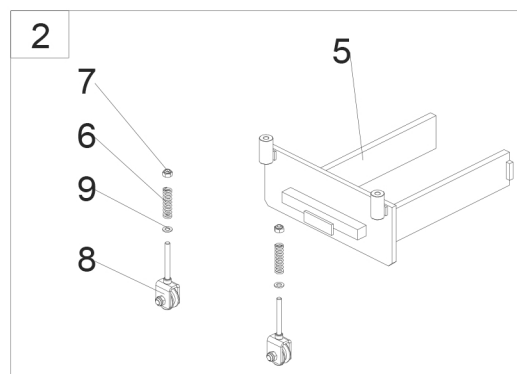

TAV.0	JACKING BEAM	ED. 08/19
-------	--------------	-----------

ITEM	PART NO.	DESCRIPTION	QTY	REMARK
1	Z07B100000	Base	1	
2	Z07B210100	Outer scissor	1	
3	Z07B310100	Inner scissor	1	
4	Z07B400000	Platform	1	
5	Z07B510100	Safety lock	1	
6	Z07B000007	Safety pin	1	
7	Z07A000001	Lower wheel	4	
8	Z07A000003	Lower shaft	2	
9	Z07B000004	Upper shaft	1	
10	Z07B000005	Upper wheel shaft	1	
11	Z07A000006	Middle shaft	1	
12	Z07A000007	Spacer	2	
13	0301052	Air-hydraulic pedal pump 800CC	1	
14	XSZ-7-5-1	Adaptor extension H.50	2	
15	XSZ-7-5-2	Adaptor extension H.75	2	
16	XSZ-7-5-3	Adaptor extension H.150	2	
17	0212004	Seeger D.25 - GB/T894.1	4	
18	0201083	Screw M12X80 - GB/T5783	1	
19	0205013	Washer D.12 - GB/T97.1	1	
20	0215041	Greaser M6X1	2	
21	0206041	Screw M5X12 - GB/T818	4	
22	0212002	Seeger D.16	2	
23	0210066	Bush SF-1/2512F	2	
24	0210006	Bush SF-1/2512	2	
25	0206069	Screw M10X20 - GB/T70.2	2	
26	0209014	Screw M5X8 - GB/T80	1	
27	Z07AY63000	Jack hydraulic cylinder unit	1	

TAV.0	JACKING BEAM	ED. 08/19
-------	--------------	-----------

28	Z07AY63100	Cylinder liner	1
29	Z07AY63001	Piston	1
30	Z07AY63002	Piston shaft	1
31	Z07AY63003	Cover	1
32	0312012	Gasket 63X47X18.4	1
33	0311007	Scraper 38X46X5	1
34	0202122	Screw M16X30 - GB/T70.1	1
35	0309024	O-RING 30X3.55	1

TAV.1.0	BASE	ED. 08/19
---------	------	-----------

ITEM	PART NO.	DESCRIPTION	QTY	REMARK
1	Z07B110100	Base weldment	1	
2	Z07B120000	Base extension	2	
3	0201051	Screw M10X45 - GB/T5782	2	
4	0203032	Nut M10 - GB/T6170	2	
5	Z07B120100	Support	1	
6	Z07A120003	Spring	2	
7	0204005	Self-locking nut M10	2	
8	Z07B121000	Wheel support assembly	2	
9	0205011	Washer D.10 - GB/T97.1	2	